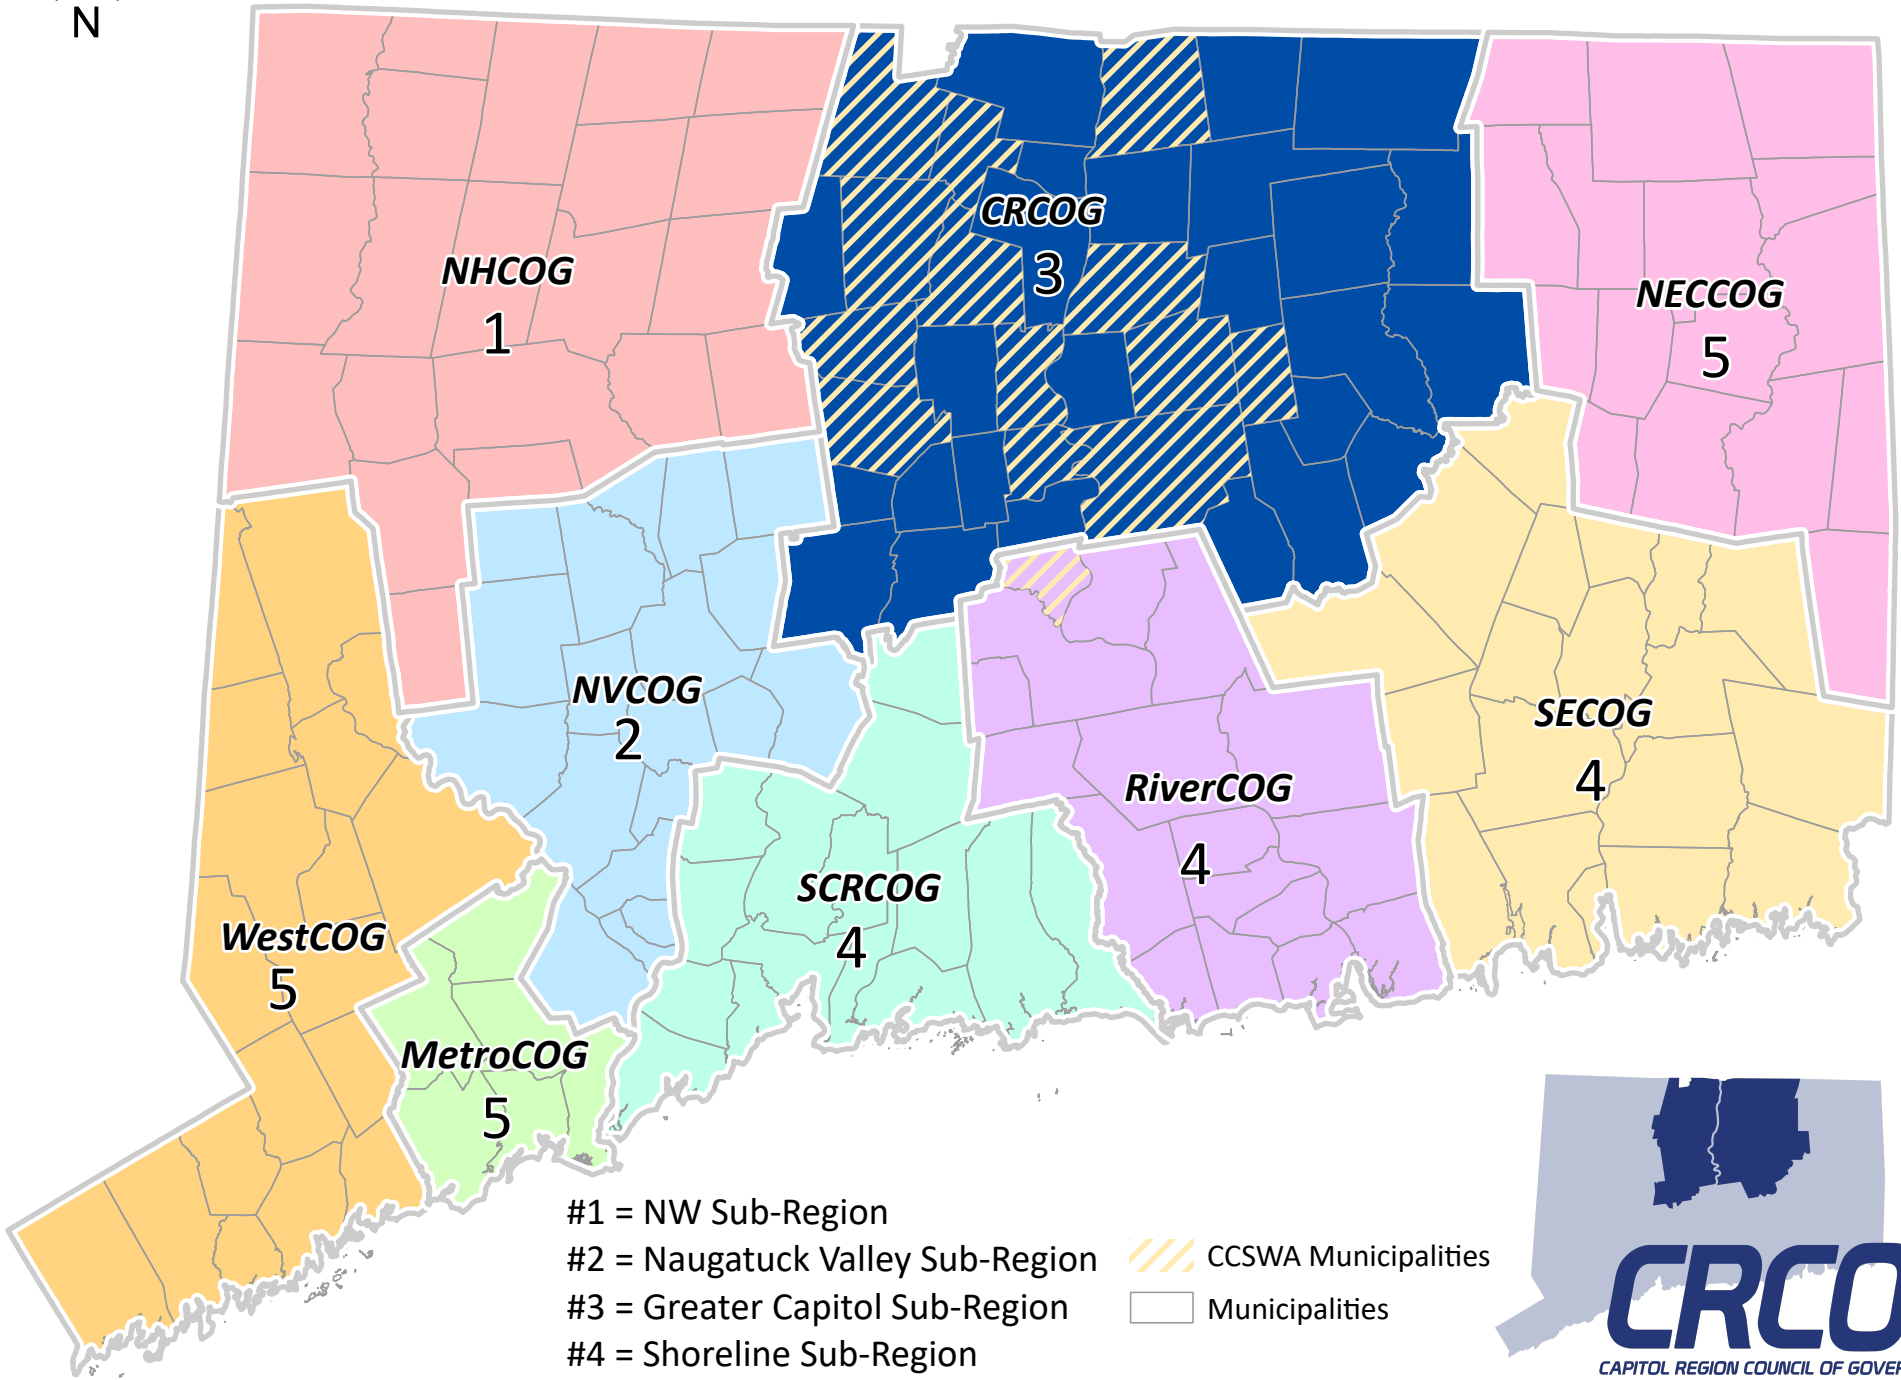

CT COGS and CCSWA Member Municipalities

- #1 = NW Sub-Region
- #2 = Naugatuck Valley Sub-Region
- #3 = Greater Capitol Sub-Region
- #4 = Shoreline Sub-Region
- #5 = Other sub-regions

 CCSWA Municipalities

 Municipalities